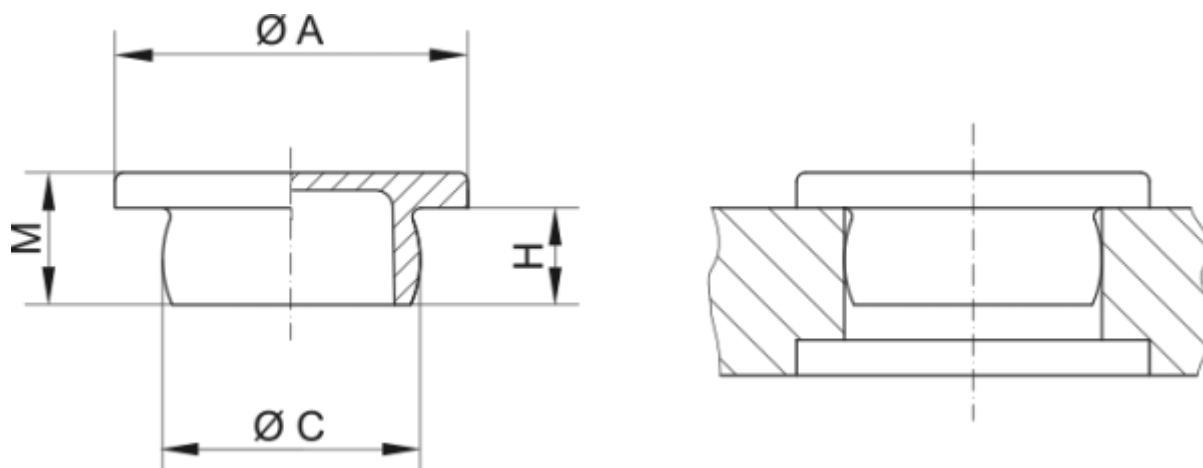

# Data Sheet

Article number: 59GPN300F38

Description: KLEE Round plug GPN 300F -  $\varnothing$  55,8

## Measures

A = 63

C = 55.8

H = 18

M = 21